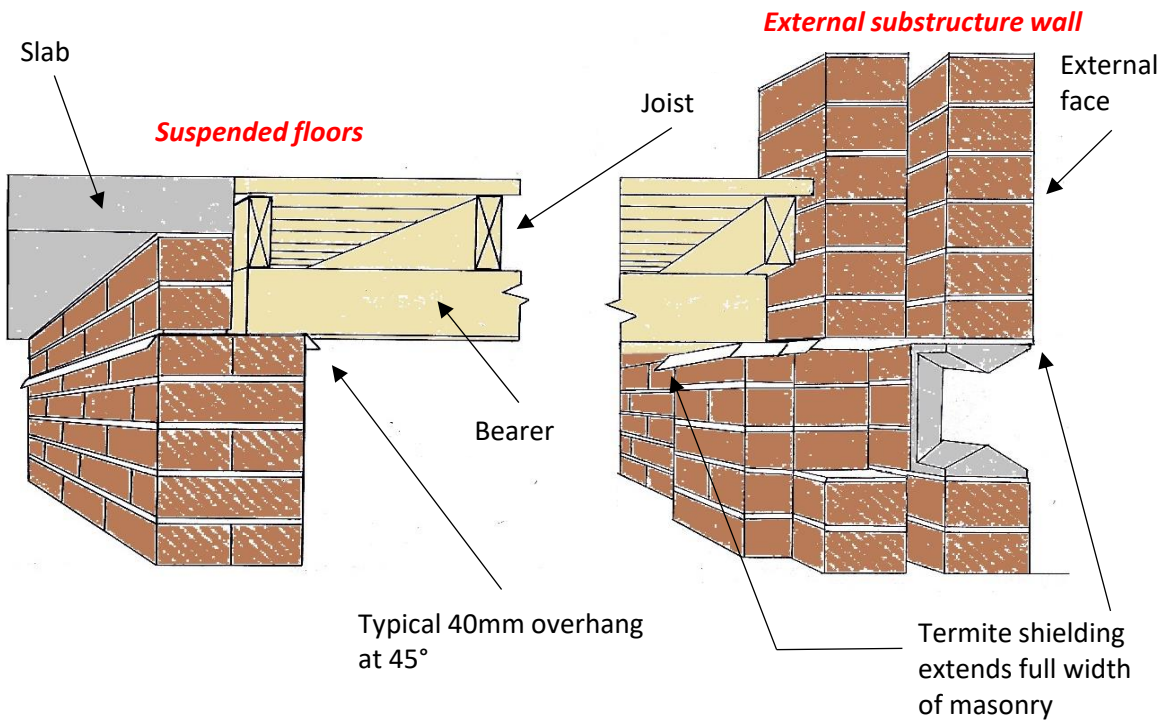

**Application**

Carlray Termite Shielding forms a physical barrier to termites & white ants. Installed on all subfloor structures on which termites might gain concealed access, such as piers, stumps & walls below the underside of floor framing member or suspended concrete slab. Carlray has a wide range of sizes to suit most applications. We also manufacture special sizes on request.

Full Termite Cap

Half Termite Cap

Full Cont Termite Shielding

Half Cont Termite Shielding

SPECIFICATIONS		
<b>Galvanized Coating</b>	<b>Material Thickness</b>	<b>Sizes</b>
Z275	0.5mm +	1.8m / 2.4m / 3.6m
Note: Galvanized in compliance to AS/NZS 4680		

Comply with the Australian Standards for Termite Management AS 3660. 1:2014.

COMPLIES TO AUSTRALIAN STANDARD FOR TERMITE MANAGEMENT AS 3660.1:2014				
TERMITE SHIELDING CONTINUOUS	SIZE FINISH GALV Z275	Pack	CODE	UNIT